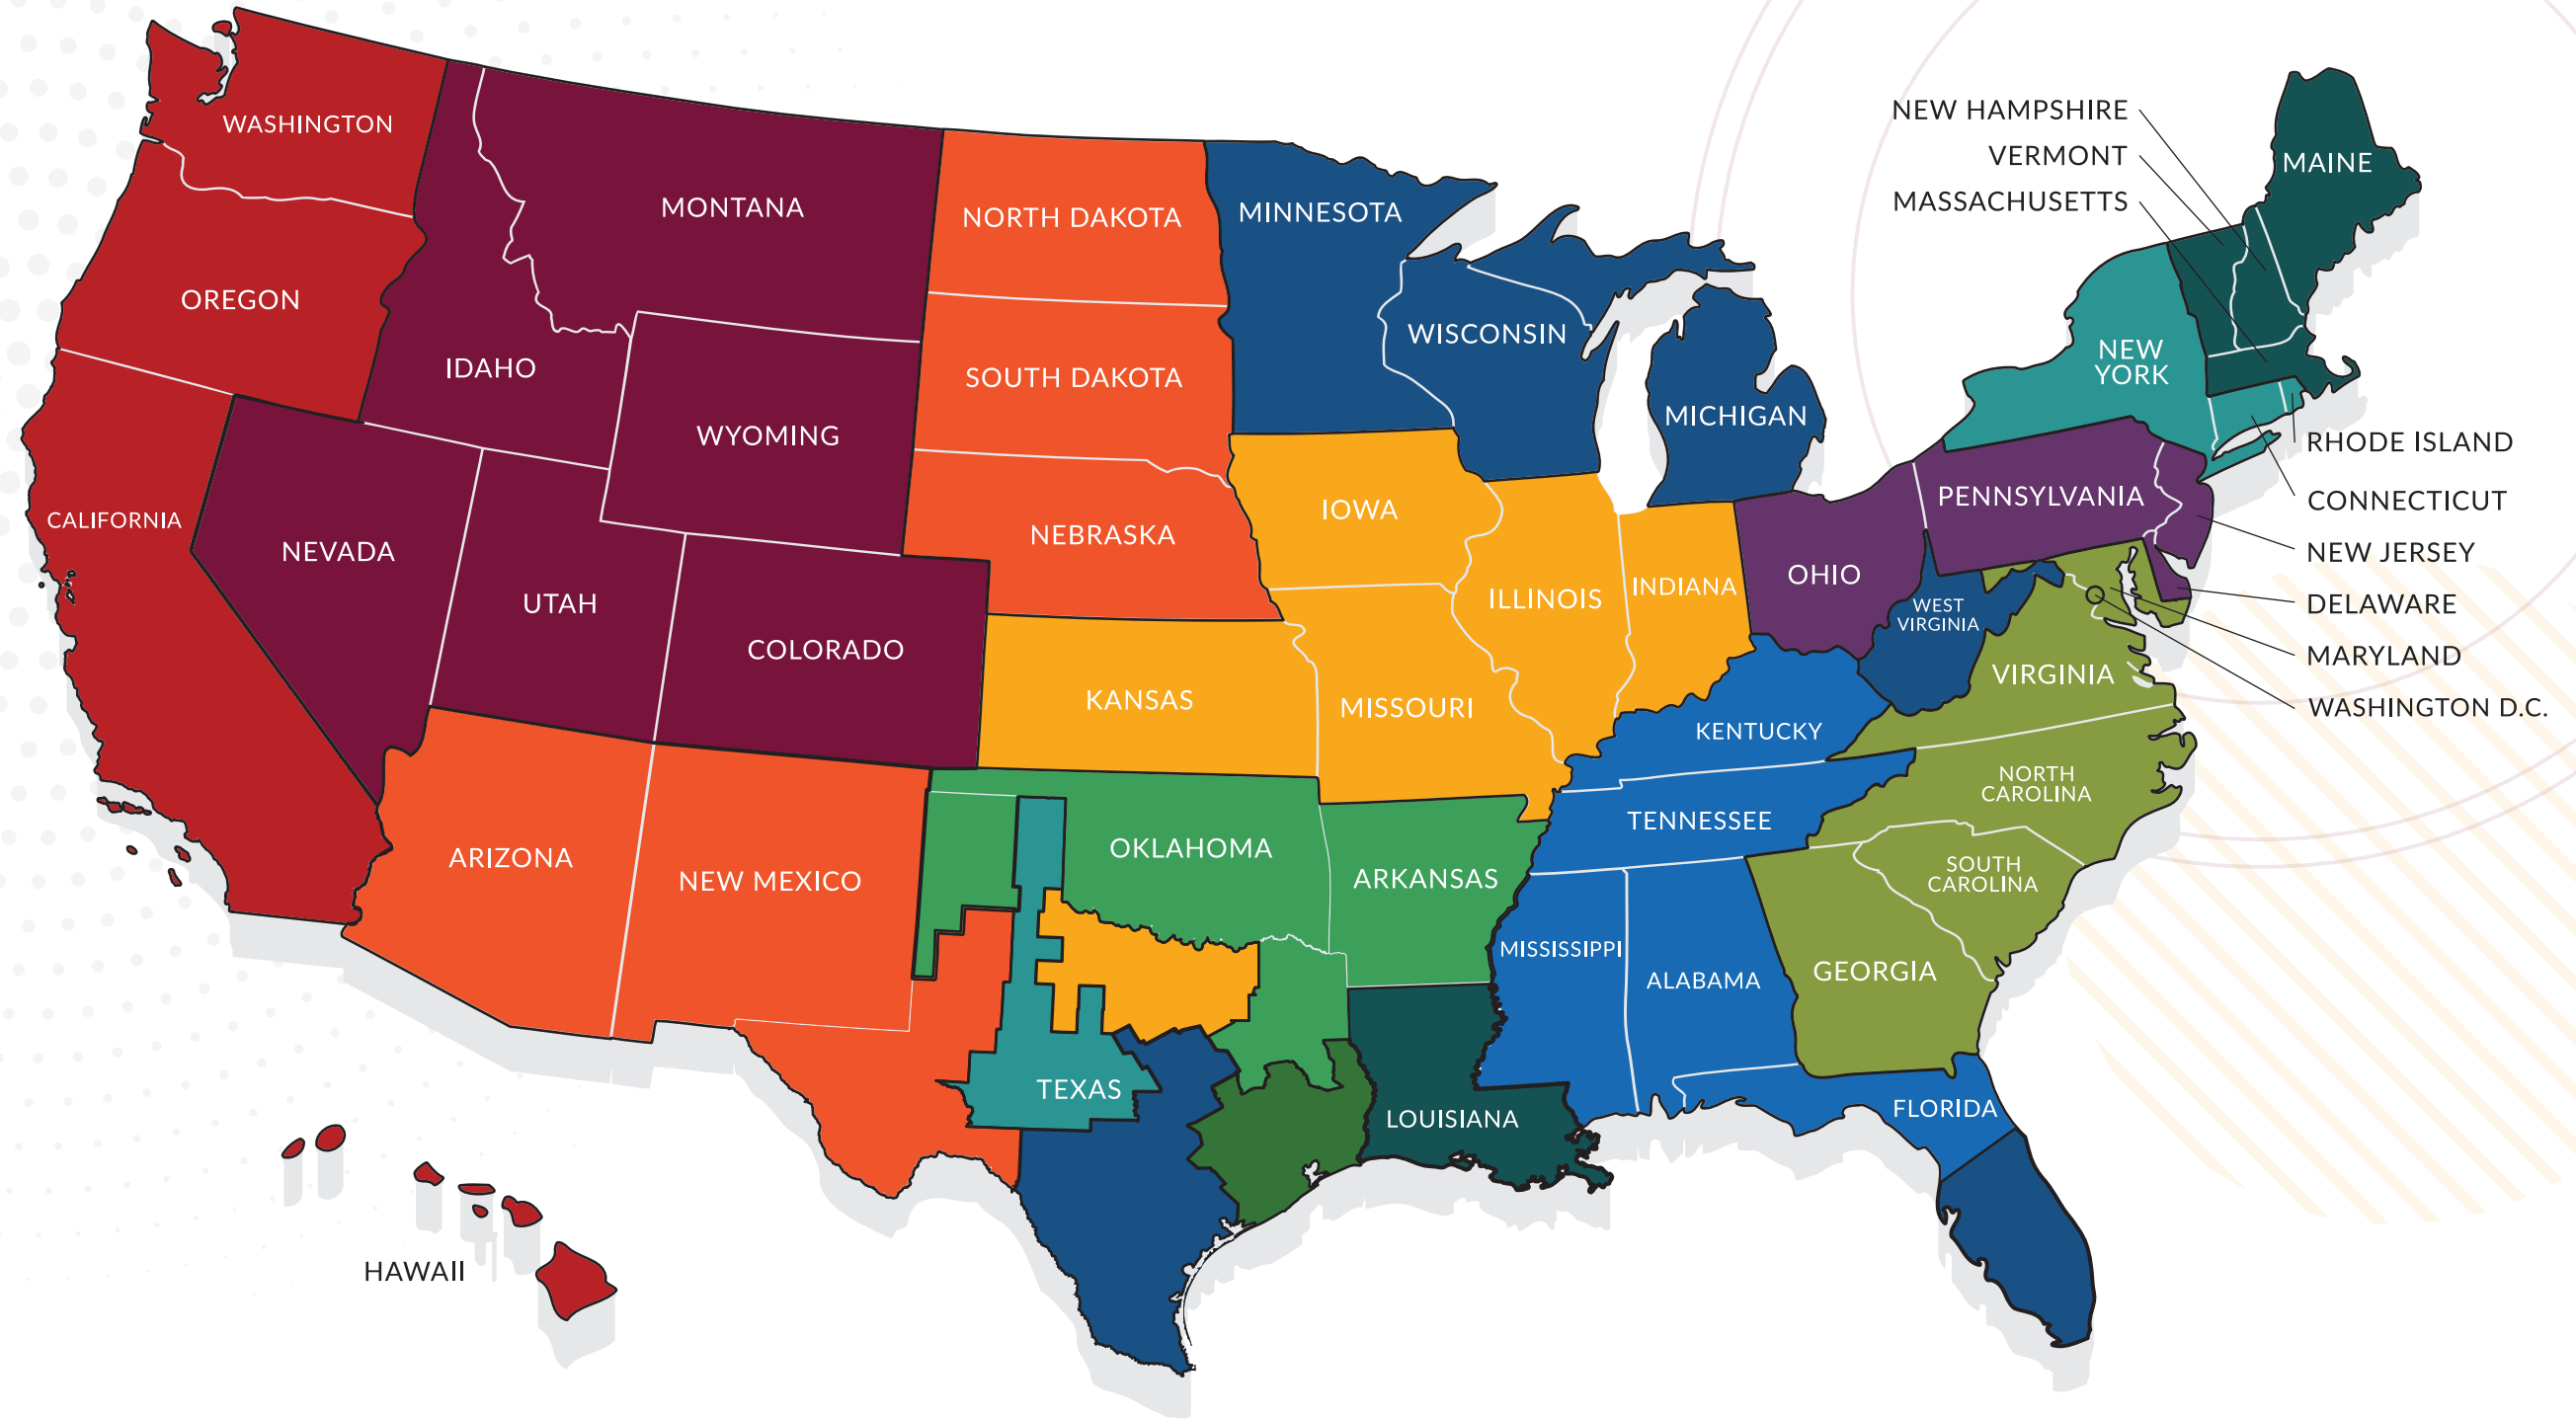

ELSA ISAIS
SALES & MARKETING DIRECTOR
EL PASO & WEST TX, NM, AZ, NE, SD, ND
915.342.0020 CELL | 915.533.9700 OFFICE
EISAIS@COPELANDGROUPUSA.COM

DENISE REID
SALES & MARKETING DIRECTOR
DALLAS/FT. WORTH TX, IA, IL, IN, KS, MO
903.475.4341 CELL | 214.363.4442 OFFICE
DREID@COPELANDGROUPUSA.COM

ROB WARNOCK
SALES & MARKETING DIRECTOR
DC, GA, MD, NC, SC, VA
478.297.5687 CELL
ROB@COPELANDGROUPUSA.COM

DANNY VASQUEZ
SALES & MARKETING DIRECTOR
EAST TX, AR, OK
903.707.7266 CELL | 903.525.9369 OFFICE
DVASQUEZ@COPELANDGROUPUSA.COM

**ALEJANDRA (ALEX) LANE
DWAYNE GUENO**

DWAYNE GUENO
SALES & MARKETING DIRECTOR
HOUSTON TX MARKET, LA, MA, ME, NH, VT
713.855.7090 CELL | 346.770.0030 OFFICE
DGUENO@COPELANDGROUPUSA.COM

JOHNNY Y'BARBO
SALES & MARKETING DIRECTOR
CENTRAL & NORTH TX, CT, RI, NY
214.206.5330 CELL | 214.363.4442 OFFICE
JYBARBO@COPELANDGROUPUSA.COM

JAVIER BERMEDEZ, PhD
SALES & MARKETING DIRECTOR
AUSTIN, CORPUS CHRISTI, RGV, & SAN
ANTONIO TX, SOUTH FL, MI, MN, WV, WI
210.777.0124 CELL | 210.920.3536 OFFICE
JBERMEDEZ@COPELANDGROUPUSA.COM

RICKY CAMPBELL
SALES & MARKETING DIRECTOR
NORTH FL, AL, KY, MS, TN
251.979.3377 CELL
RICKY@COPELANDGROUPUSA.COM

ALEJANDRA (ALEX) LANE
SALES & MARKETING DIRECTOR
HOUSTON TX MARKET, DE, NJ, OH, PA
281.619.4235 CELL | 713.686.4404 OFFICE
ARUIZ@COPELANDGROUPUSA.COM

JAN WALSH, MBA, PAHM®
REGIONAL VICE PRESIDENT
CA, AZ, NV, CO, UT, HI, WA, OR, MT, WY, MO, IL, GA, SC, NC, VA,
MD, DC, IN, ID, IA, KS, NE, NM, ND, SD, DALLAS & EL PASO TX
310-498-0992 CELL
JWALSH@COPELANDGROUPUSA.COM

DUSTY SINGLETON
REGIONAL VICE PRESIDENT
AL, AR, CT, DE, FL, KY, LA, MA, ME, MI, MN, MS, NH, NJ, NY, OH,
OK, PA, RI, TN, TX, VT, WI, WV
903-720-8087 CELL
DUSTY@COPELANDGROUPUSA.COM

**Copeland Insurance
Group**

AN INTEGRITY COMPANY