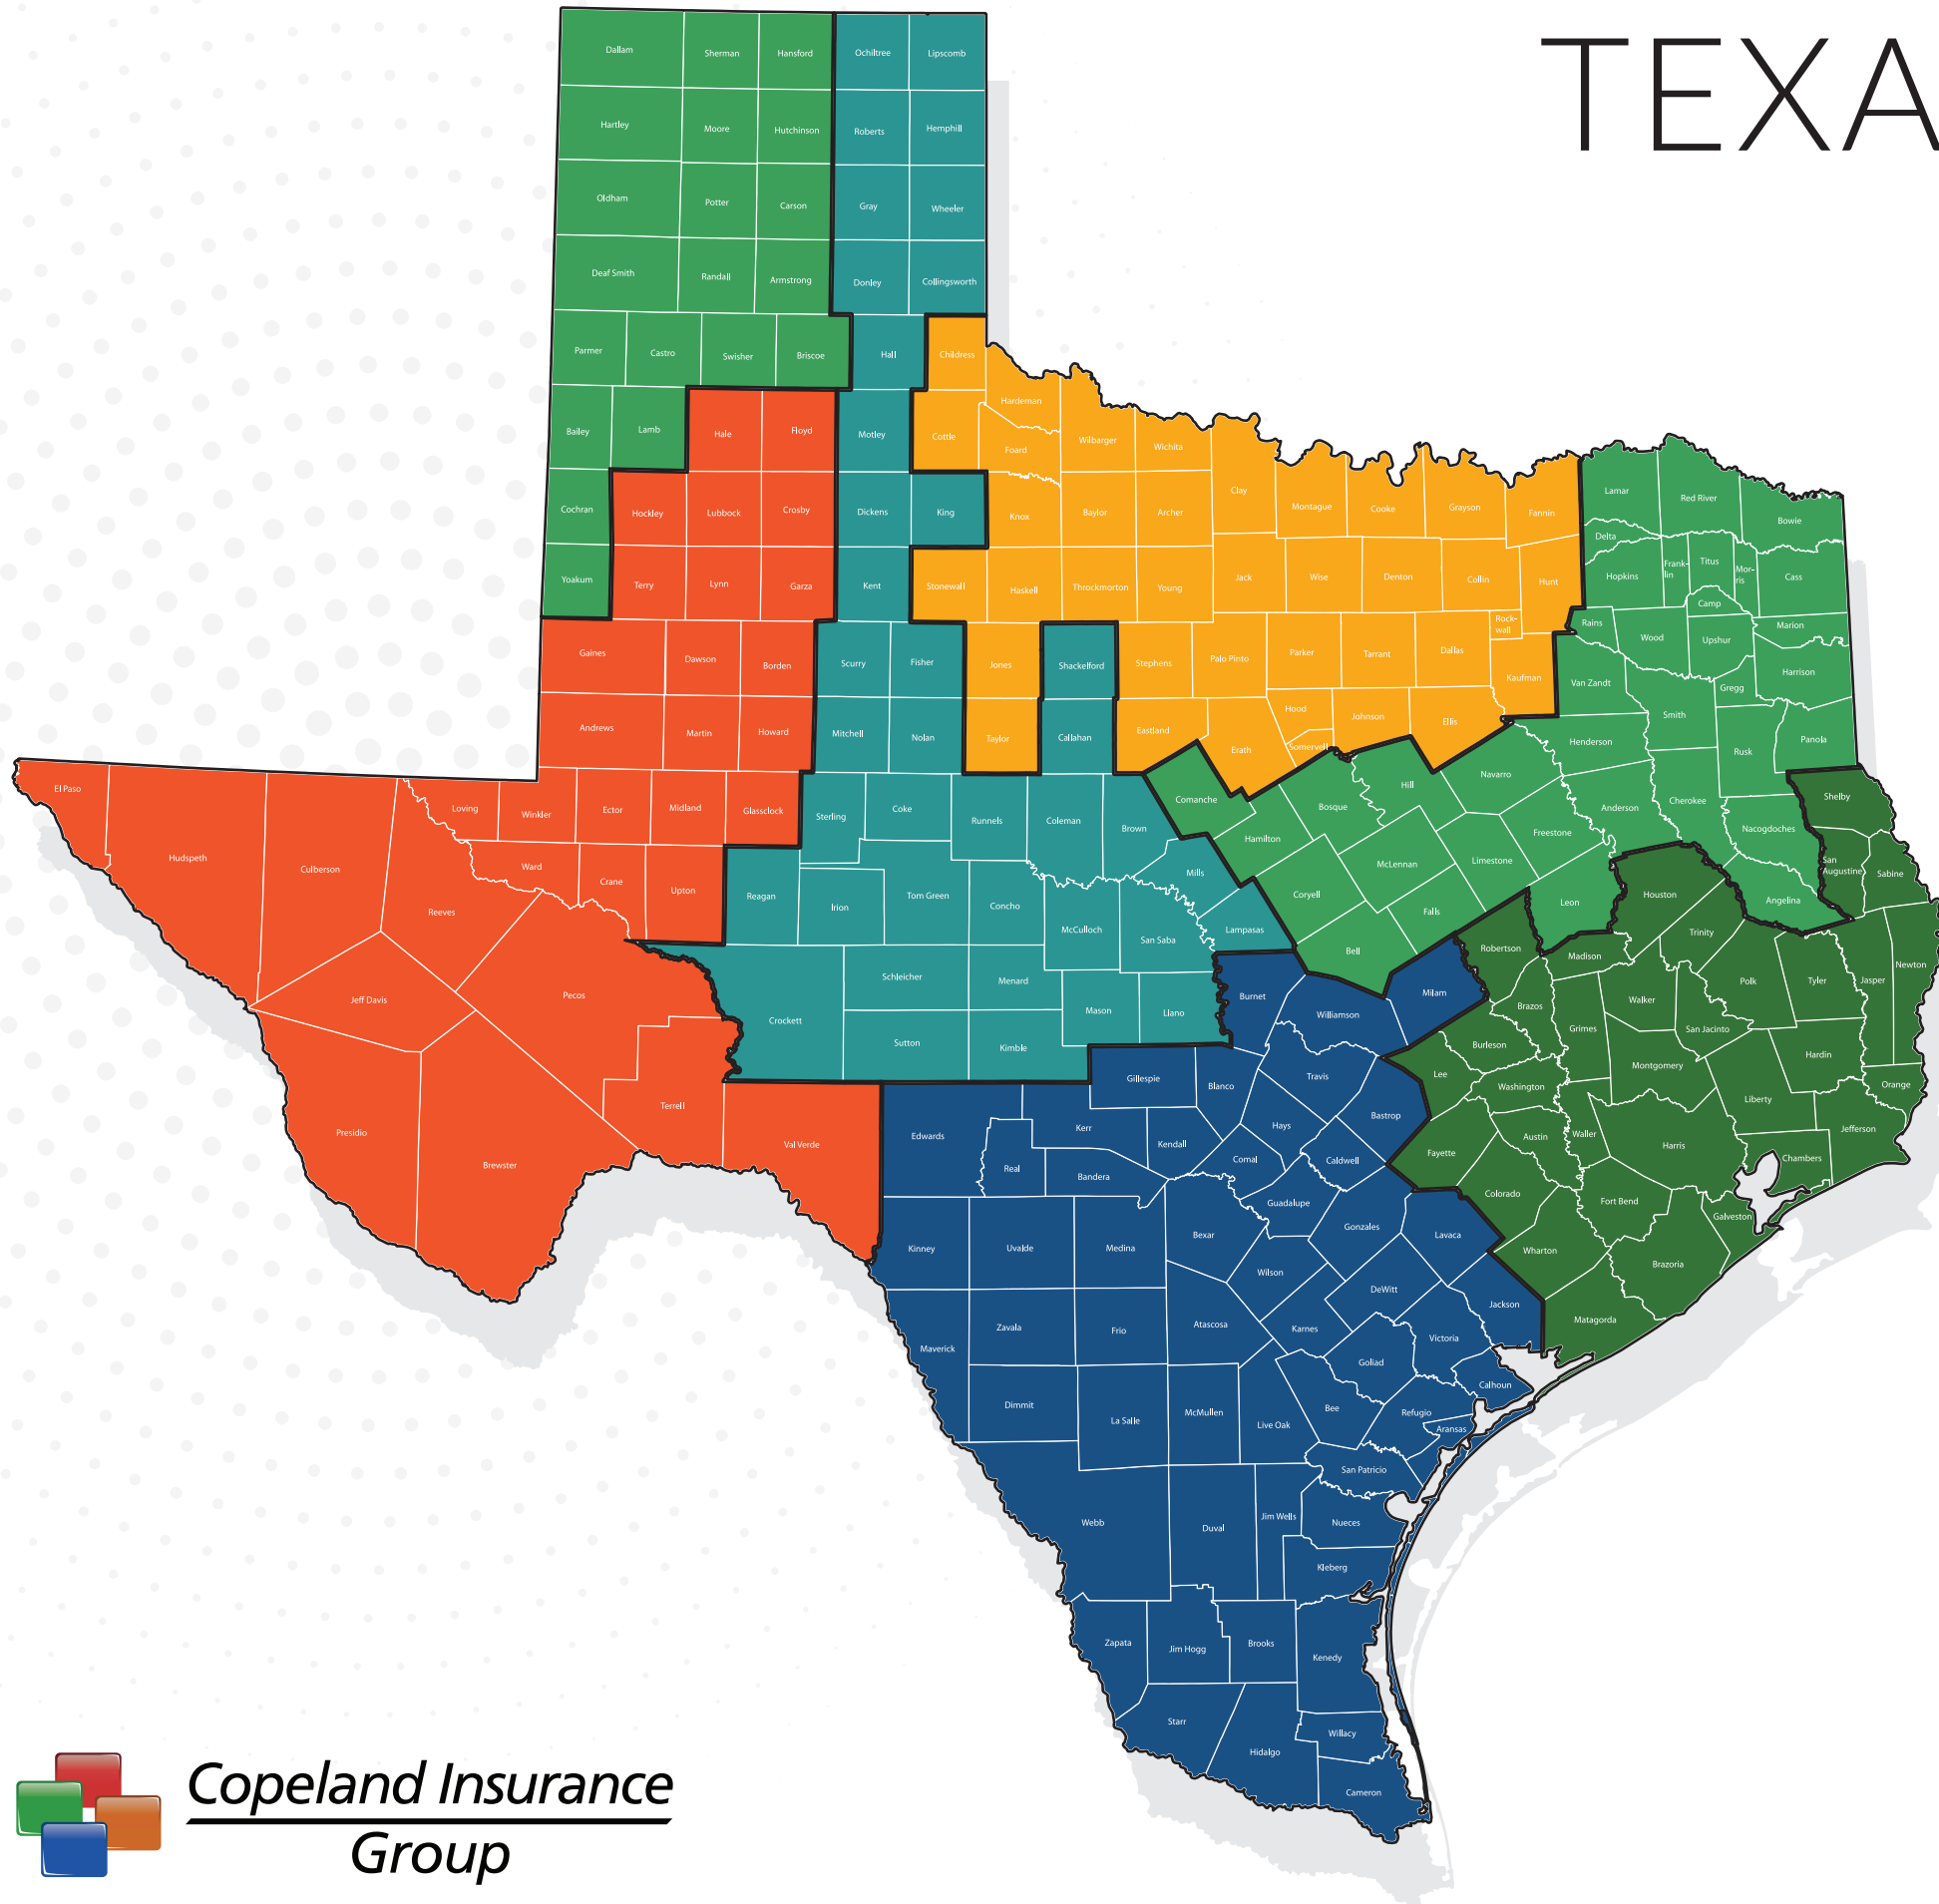

TEXAS TERRITORIES

ELSA ISAIS

ANDREWS	ECTOR	HOCKLEY	MARTIN	UPTON
BORDEN	EL PASO	HOWARD	MIDLAND	VAL VERDE
BREWSTER	FLOYD	HUDSPETH	PECOS	WARD
CRANE	GAINES	JEFF DAVIS	PRESIDIO	WINKLER
CROSBY	GARZA	LOVING	REEVES	
CULBERSON	GLASSCOCK	LUBBOCK	TERRILL	
DAWSON	HALE	LYNN		

DENISE REID

ARCHER	DENTON	HASKELL	MONTAGUE	TAYLOR
BAYLOR	EASTLAND	HOOD	PALO PINTO	THROCKMORTON
CHILDRESS	ELLIS	HUNT	PARKER	WICHITA
CLAY	ERATH	JACK	ROCKWALL	WILBARGER
COLLIN	FANNIN	JOHNSON	SOMERVILLE	WISE
COOKE	FOARD	JONES	STEPHENS	YOUNG
COTTE	GRAYSON	KAUFMAN	STONEWALL	
DALLAS	HARDEMAN	KNOX	TARRANT	

DUSTY SINGLETON

ANDERSON	CHEROKEE	HANSFORD	MCLENNAN	RUSK
ANGELINA	COCHRAN	HARRISON	MOORE	SHERMAN
ARMSTRONG	COMANCHE	HARTLEY	MORRIS	SMITH
BAILEY	CORYELL	HENDERSON	NAVOGDOCHES	SWISHER
BELL	DALLAM	HILL	NAVARRO	TITUS
BOSQUE	DEAF SMITH	HOPKINS	OLDHAM	UPSHUR
BOWIE	DELTA	HUTCHINSON	PANOLA	VAN ZANDT
BRISCOE	FALLS	LAMAR	PARMER	WOOD
CAMP	FRANKLIN	LAMB	POTTER	YOAKUM
CARSON	FREESTONE	LEON	RAINS	
CASS	GREGG	LIMESTONE	RANDALL	
CASTRO	HAMILTON	MARION	RED RIVER	

ALEJANDRE (ALEX) LANE | DWAYNE GUENO

AUSTIN	FORT BEND	JEFFERSON	ORANGE	TRINITY
BRAZORIA	GALVESTON	LEE	POLK	TYLER
BRAZOS	GRIMES	LIBERTY	ROBERTSON	WALKER
BURLESON	HARDIN	MADISON	SABINE	WALLER
CHAMBERS	HARRIS	MATAGORDA	SAN AUGUSTINE	WASHINGTON
COLORADO	HOUSTON	MONTGOMERY	SAN JACINTO	WHARTON
FAYETTE	JASPER	NEWTON	SHELBY	

JOHNNY Y'BARBO

BROWN	DONLEY	KING	MITCHELL	SCHLEICHER
CALLAHAN	FISHER	LAMPASAS	MOTLEY	SCURRY
COKE	GRAY	LIPSCOMB	NOLAN	SHACKELFORD
COLEMAN	HALL	LLANO	OCHILTREE	STERLING
COLLINGSWORTH	HEMPHILL	MASON	REAGAN	SUTTON
CONCHO	IRION	MCCULLOCH	ROBERTS	TOM GREEN
CROCKETT	KENT	MENARD	RUNNELS	WHEELER
DICKENS	KIMBLE	MILLS	SAN SABA	

JAVIER BERMUDEZ, PhD

ARANSAS	CAMERON	HAYS	LA SALLE	STARR
ATASCOSA	COMAL	HIDALGO	LAVACA	TRAVIS
BANDERA	DEWITT	JACKSON	LIVE OAK	UVALDE
BASTROP	DIMMIT	JIM HOGG	MAVERICK	VICTORIA
BEE	DUVAL	JIM WELLS	MCMULLEN	WEBB
BEXAR	EDWARDS	KARNES	MEDINA	WILLACY
BLANCO	FRIO	KENDALL	MILAM	WILLIAMSON
BROOKS	GILLESPIE	KENEDY	MUNDRIP	WILSON
BURNET	GOLIAD	KERR	NUECES	ZAPATA
CALDWELL	GONZALES	KINNEY	REAL	ZAVALA
CALHOUN	GUADALUPE	KLEBERG	REFUGIO	
			SAN PATRICIO	

AN INTEGRITY COMPANY