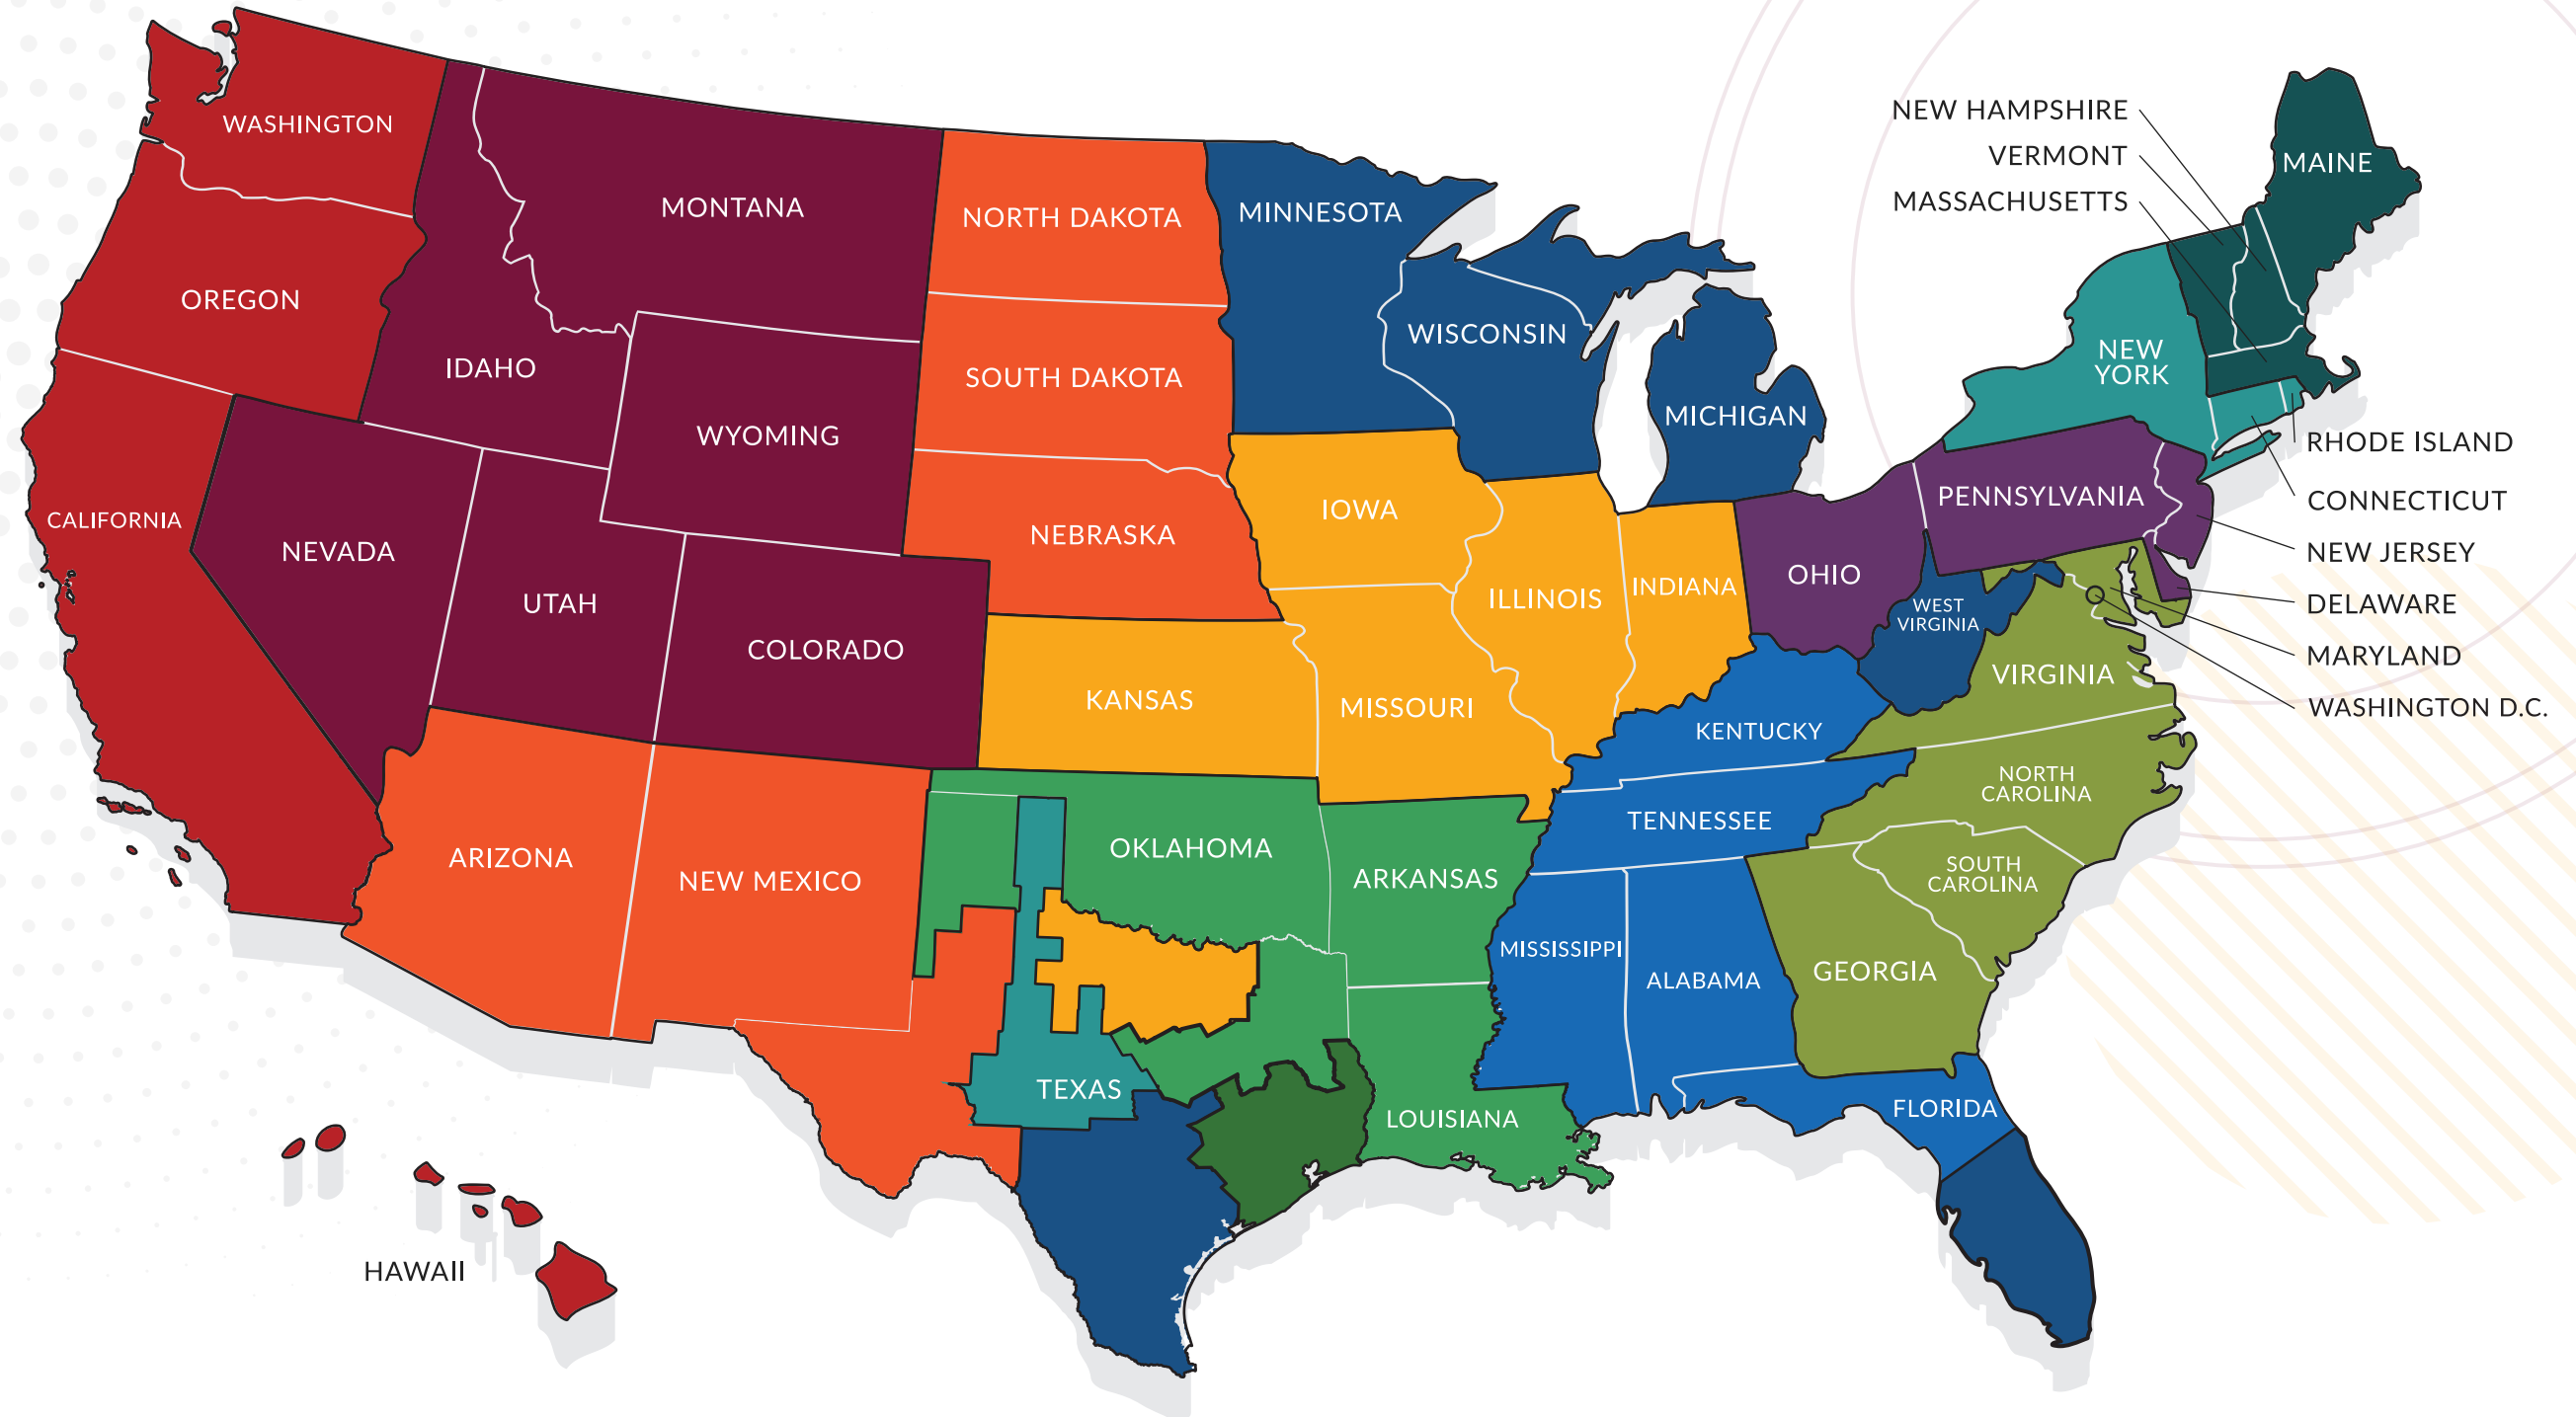

ELSA ISAIS

SALES & MARKETING DIRECTOR
EL PASO & WEST TX, NM, AZ, NE, SD, ND
915.342.0020 CELL | 915.533.9700 OFFICE
EISAIS@COPELANDGROUPUSA.COM

DENISE REID

SALES & MARKETING DIRECTOR
DALLAS/FT. WORTH TX, IA, IL, IN, KS, MO
903.475.4341 CELL | 214.363.4442 OFFICE
DREID@COPELANDGROUPUSA.COM

ROB WARNOCK

SALES & MARKETING DIRECTOR
DC, GA, MD, NC, SC, VA
478.297.5687 CELL
ROB@COPELANDGROUPUSA.COM

DUSTY SINGLETON

REGIONAL VICE PRESIDENT
EAST TX, AR, LA, OK, WACO TX
903-720-8087 CELL | 903.295.4300 OFFICE
DUSTY@COPELANDGROUPUSA.COM

ALEJANDRE (ALEX) LANE DWAYNE GUENO

SALES & MARKETING DIRECTOR
HOUSTON TX MARKET, MA, ME, NH, VT
713.855.7090 CELL | 346.770.0030 OFFICE
DGUENO@COPELANDGROUPUSA.COM

JOHNNY Y'BARBO

SALES & MARKETING DIRECTOR
CENTRAL & NORTH TX, CT, RI, NY
214.206.5330 CELL | 214.363.4442 OFFICE
JYBARBO@COPELANDGROUPUSA.COM

JAVIER BERMEDEZ, PhD

SALES & MARKETING DIRECTOR
AUSTIN, CORPUS CHRISTI, RGV, &
SAN ANTONIO TX, SOUTH FL, MI, MN, WV, WI
210.777.0124 CELL | 210.920.3536 OFFICE
JBERMEDEZ@COPELANDGROUPUSA.COM

RICKY CAMPBELL

SALES & MARKETING DIRECTOR
NORTH FL, AL, KY, MS, TN
251.979.3377 CELL
RICKY@COPELANDGROUPUSA.COM

ALEJANDRE (ALEX) LANE

SALES & MARKETING DIRECTOR
HOUSTON TX MARKET, DE, NJ, OH, PA
281.619.4235 CELL | 713.686.4404 OFFICE
ALANE@COPELANDGROUPUSA.COM

JAN WALSH, MBA, PAHM®

REGIONAL VICE PRESIDENT
CA, AZ, NV, CO, UT, HI, WA, OR, MT, WY, MO, IL, GA, SC, NC,
VA, MD, DC, IN, ID, IA, KS, NE, NM, ND, SD, DALLAS & EL PASO
TX 310-498-0992 CELL
JWALSH@COPELANDGROUPUSA.COM

DUSTY SINGLETON

REGIONAL VICE PRESIDENT
AL, AR, CT, DE, FL, KY, LA, MA, ME, MI, MN, MS, NH, NJ, NY,
OH, OK, PA, RI, TN, TX, VT, WI, WV
903-720-8087 CELL
DUSTY@COPELANDGROUPUSA.COM

Copeland Insurance
Group

AN INTEGRITY COMPANY