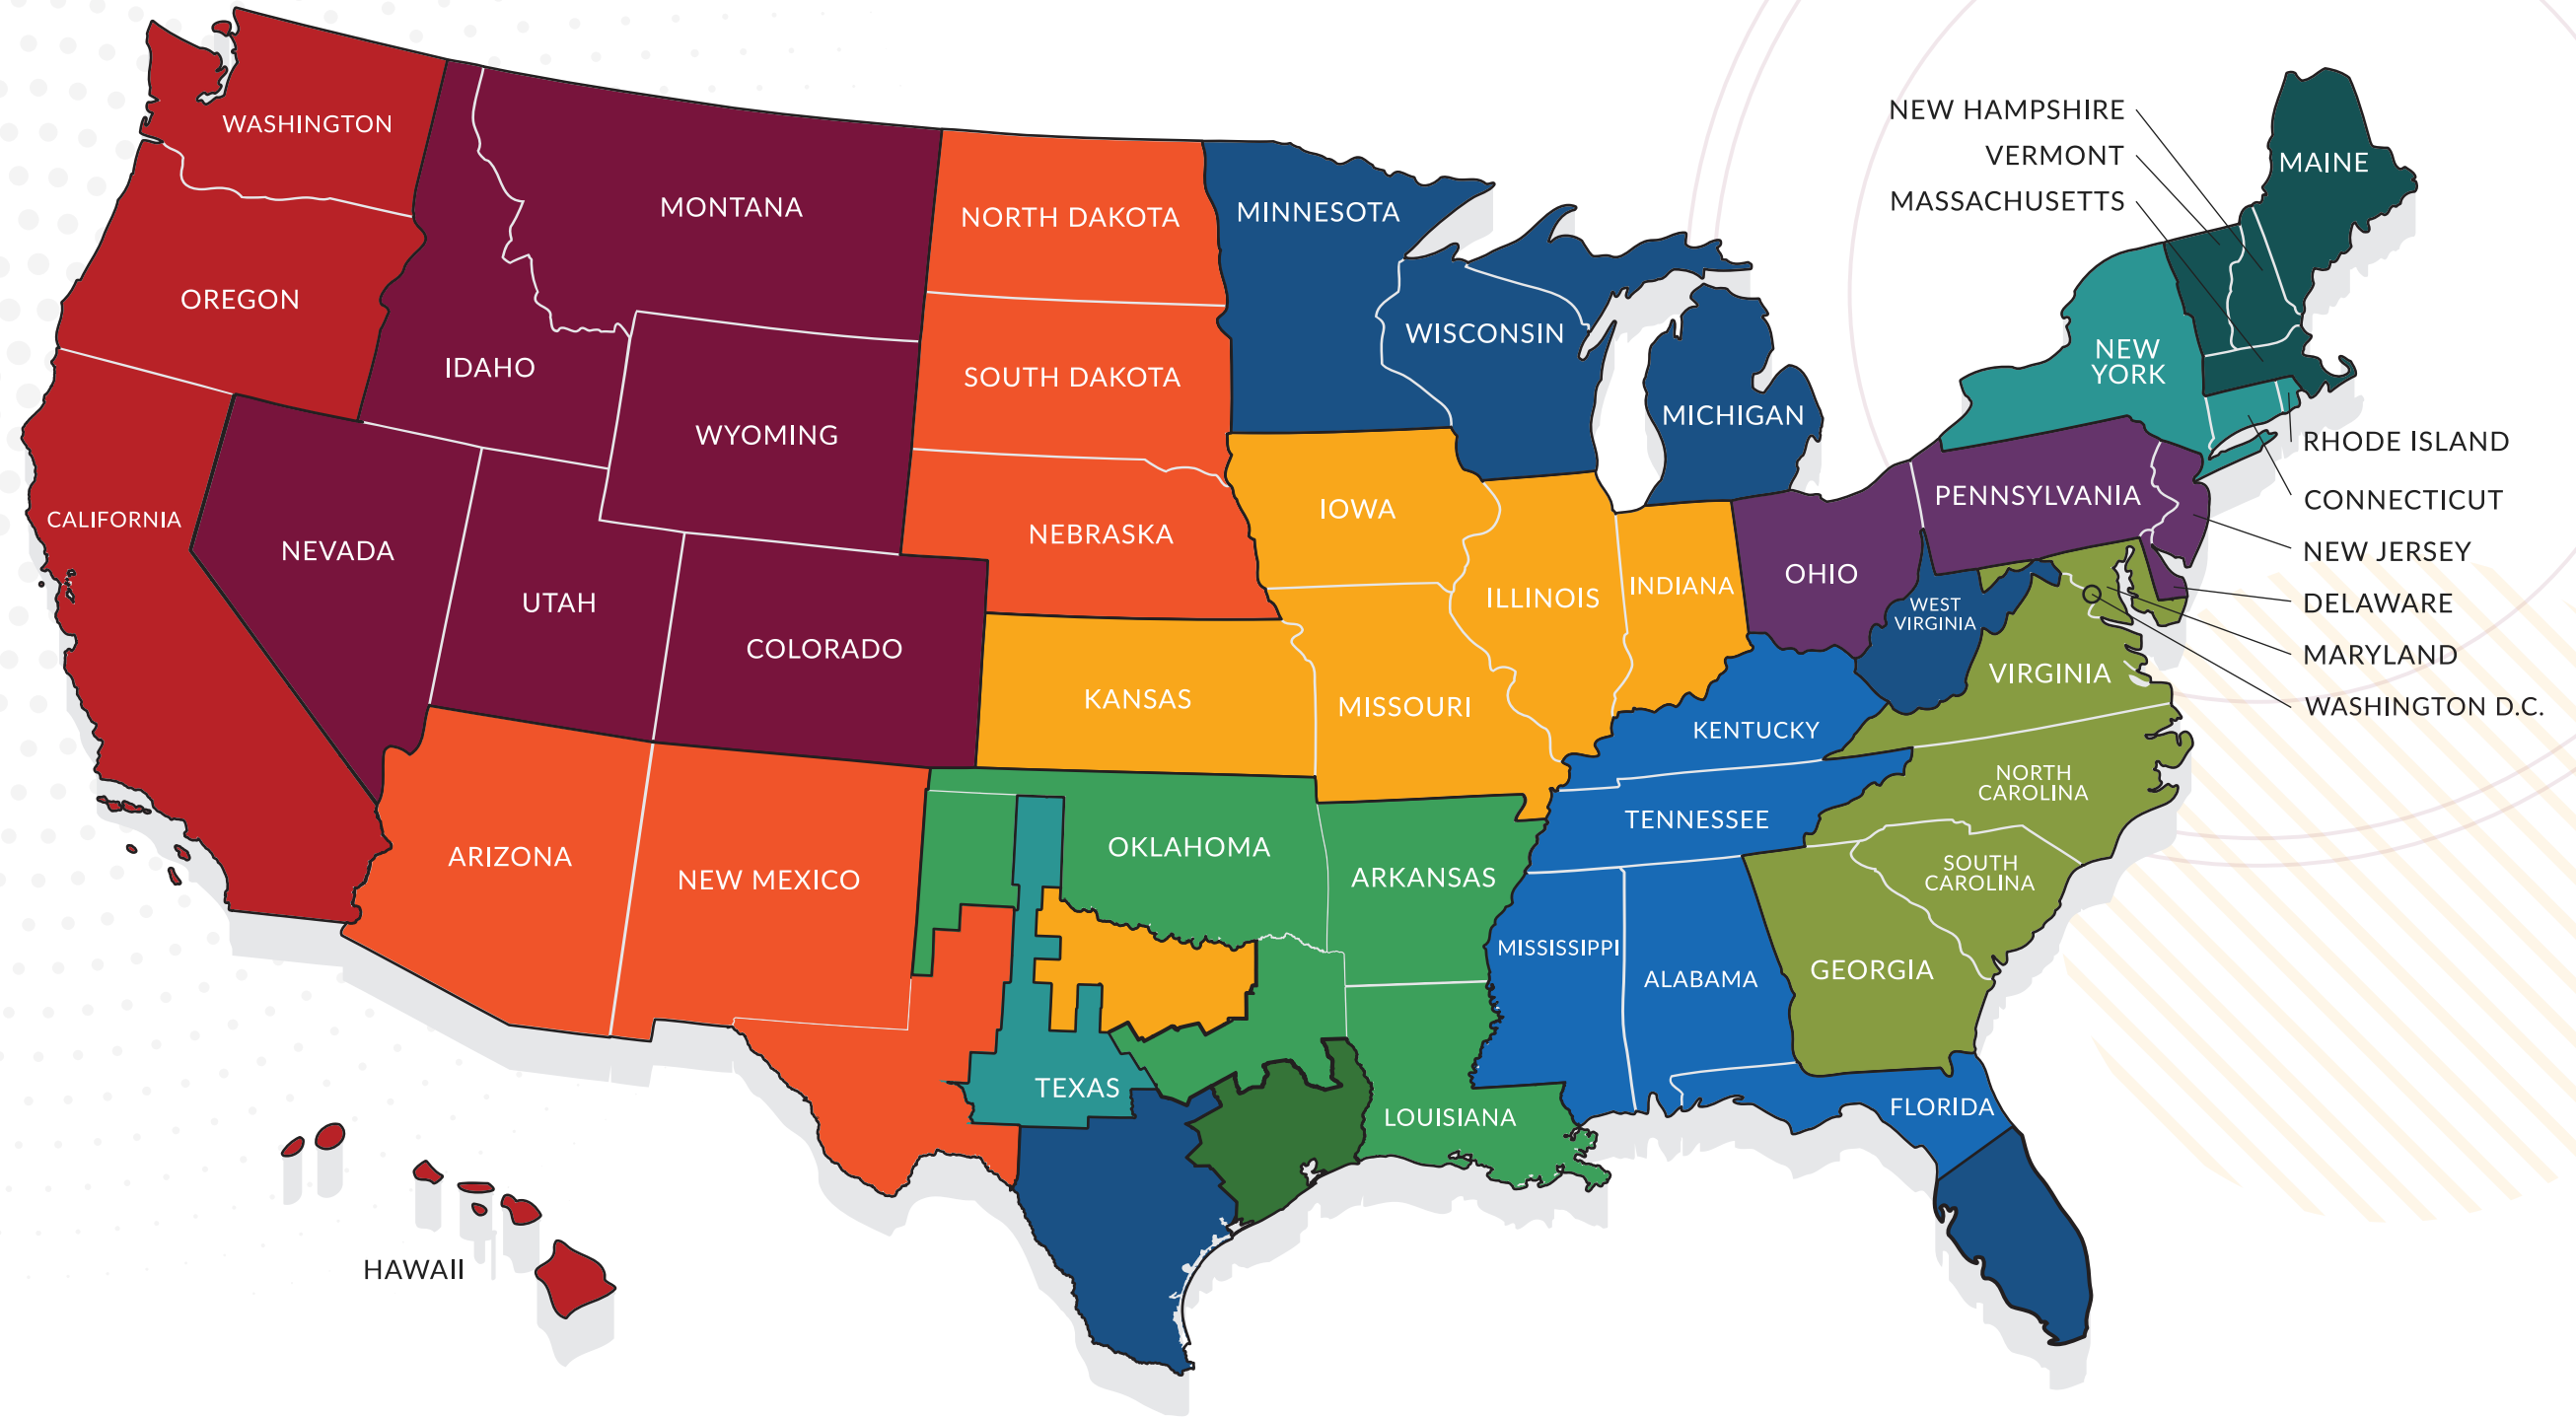

DEBBIE ALLEN
SALES & MARKETING DIRECTOR
EAST TX, AR, LA, OK, WACO TX
903.331.3290 CELL | 903.295.4300 OFFICE
DALLEN@COPELANDGROUPUSA.COM

**ALEJANDRE (ALEX) RUIZ
DWAYNE GUENO**

DWAYNE GUENO
SALES & MARKETING DIRECTOR
HOUSTON TX MARKET, MA, ME, NH, VT
713.855.7090 CELL | 346.770.0030 OFFICE
DGUENO@COPELANDGROUPUSA.COM

JOHNNY Y'BARBO
SALES & MARKETING DIRECTOR
CENTRAL & NORTH TX, CT, RI, NY
214.206.5330 CELL | 214.363.4442 OFFICE
JYBARBO@COPELANDGROUPUSA.COM

JAVIER BERMEDEZ, MBA
SALES & MARKETING DIRECTOR
AUSTIN, CORPUS CHRISTI, RGV, & SAN
ANTONIO TX, SOUTH FL, MI, MN, WV, WI
210.777.0124 CELL | 210.920.3536 OFFICE
JBERMEDEZ@COPELANDGROUPUSA.COM

RICKY CAMPBELL
SALES & MARKETING DIRECTOR
NORTH FL, AL, KY, MS, TN
251.979.3377 CELL
RICKY@COPELANDGROUPUSA.COM

ALEJANDRE (ALEX) RUIZ
SALES & MARKETING DIRECTOR
HOUSTON TX MARKET, DE, NJ, OH, PA
281.619.4235 CELL | 713.686.4404 OFFICE
ARUIZ@COPELANDGROUPUSA.COM

JAN WALSH, MBA, PAHM®
REGIONAL VICE PRESIDENT
CA, AZ, NV, CO, UT, HI, WA, OR, MT, WY, MO, IL, GA, SC, NC, VA,
MD, DC, IN, ID, IA, KS, NE, NM, ND, SD, DALLAS & EL PASO TX
310-498-0992 CELL
JWALSH@COPELANDGROUPUSA.COM

DUSTY SINGLETON
REGIONAL VICE PRESIDENT
AL, AR, CT, DE, FL, KY, LA, MA, ME, MI, MN, MS, NH, NJ, NY, OH,
OK, PA, RI, TN, TX, VT, WI, WV
903-720-8087 CELL
DUSTY@COPELANDGROUPUSA.COM

TERRITORIES

**Copeland Insurance
Group**

AN INTEGRITY COMPANY