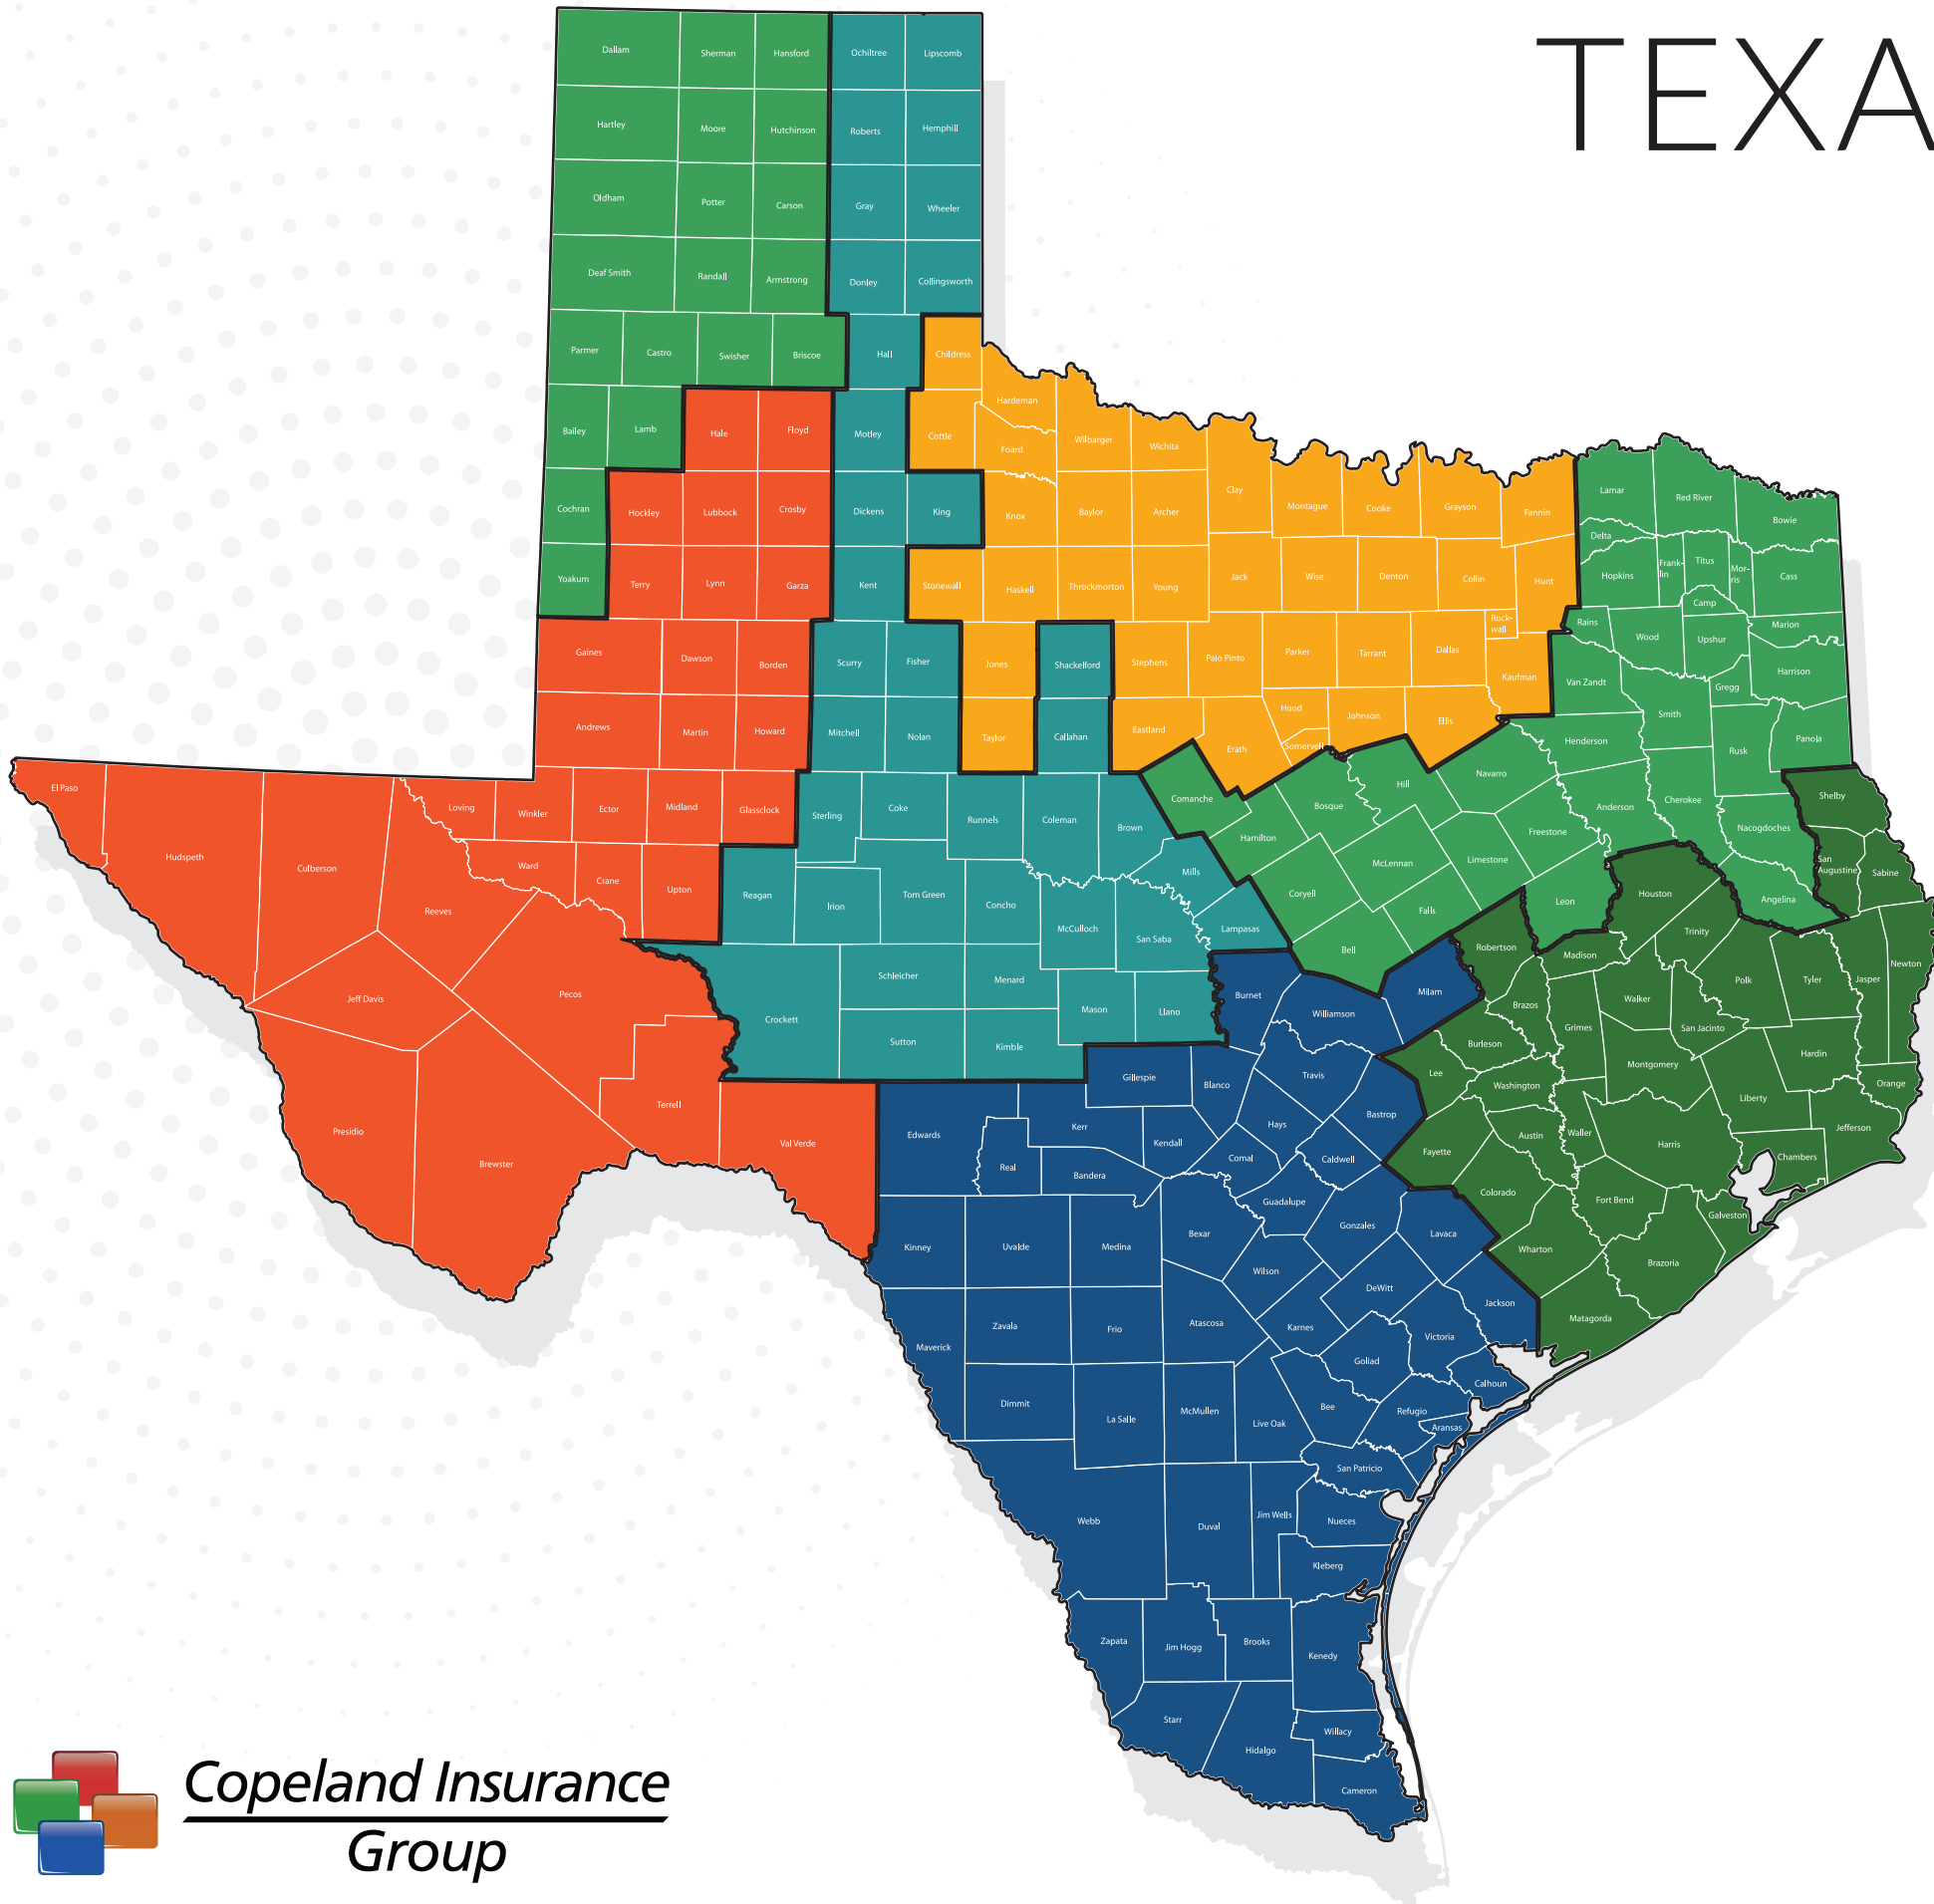

TEXAS TERRITORIES

ELSA ISAIS

ANDREWS	ECTOR	HOCKLEY	MARTIN	UPTON
BORDEN	EL PASO	HOWARD	MIDLAND	VAL VERDE
BREWSTER	FLOYD	HUDSPETH	PECOS	WARD
CRANE	GAINES	JEFF DAVIS	PRESIDIO	WINKLER
CROSBY	GARZA	LOVING	REEVES	
CULBERSON	GLASSCOCK	LUBBOCK	TERRILL	
DAWSON	HALE	LYNN		

DENISE REID

ARCHER	DENTON	HASKELL	MONTAGUE	TAYLOR
BAYLOR	EASTLAND	HOOD	PALO PINTO	THROCKMORTON
CHILDRESS	ELLIS	HUNT	PARKER	WICHITA
CLAY	ERATH	JACK	ROCKWALL	WILBARGER
COLLIN	FANNIN	JOHNSON	SOMERVILLE	WISE
COOKE	FOARD	JONES	STEPHENS	YOUNG
COTTE	GRAYSON	KAUFMAN	STONEWALL	
DALLAS	HARDEMAN	KNOX	TARRANT	

DEBBIE ALLEN

ANDERSON	CHEROKEE	HANSFORD	MCLENNAN	RUSK
ANGELINA	COCHRAN	HARRISON	MOORE	SHERMAN
ARMSTRONG	COMANCHE	HARTLEY	MORRIS	SMITH
BAILEY	CORYELL	HENDERSON	NAVOGDOCHES	SWISHER
BELL	DALLAM	HILL	NAVARRO	TITUS
BOSQUE	DEAF SMITH	HOPKINS	OLDHAM	UPSHUR
BOWIE	DELTA	HUTCHINSON	PANOLA	VAN ZANDT
BRISCOE	FALLS	LAMAR	PARMER	WOOD
CAMP	FRANKLIN	LAMB	POTTER	YOAKUM
CARSON	FREESTONE	LEON	RAINS	
CASS	GREGG	LIMESTONE	RANDALL	
CASTRO	HAMILTON	MARION	RED RIVER	

ALEJANDRE (ALEX) RUIZ | DWAYNE GUENO

AUSTIN	FORT BEND	JEFFERSON	ORANGE	TRINITY
BRAZORIA	GALVESTON	LEE	POLK	TYLER
BRAZOS	GRIMES	LIBERTY	ROBERTSON	WALKER
BURLESON	HARDIN	MADISON	SABINE	WALLER
CHAMBERS	HARRIS	MATAGORDA	SAN AUGUSTINE	WASHINGTON
COLORADO	HOUSTON	MONTGOMERY	SAN JACINTO	WHARTON
FAYETTE	JASPER	NEWTON	SHELBY	

JOHNNY Y'BARBO

BROWN	DONLEY	KING	MITCHELL	SCHLEICHER
CALLAHAN	FISHER	LAMPASAS	MOTLEY	SCURRY
COKE	GRAY	LIPSCOMB	NOLAN	SHACKELFORD
COLEMAN	HALL	LLANO	OCHILTREE	STERLING
COLLINGSWORTH	HEMPHILL	MASON	REAGAN	SUTTON
CONCHO	IRION	MCCULLOCH	ROBERTS	TOM GREEN
CROCKETT	KENT	MENARD	RUNNELS	WHEELER
DICKENS	KIMBLE	MILLS	SAN SABA	

JAVIER BERMUDEZ, MBA

ARANSAS	CAMERON	HAYS	LA SALLE	STARR
ATASCOSA	COMAL	HIDALGO	LAVACA	TRAVIS
BANDERA	DEWITT	JACKSON	LIVE OAK	UVALDE
BASTROP	DIMMIT	JIM HOGG	MAVERICK	VICTORIA
BEE	DUVAL	JIM WELLS	MCMULLEN	WEBB
BEXAR	EDWARDS	KARNES	MEDINA	WILLACY
BLANCO	FRIO	KENDALL	MILAM	WILLIAMSON
BROOKS	GILLESPIE	KENEDY	NUECES	WILSON
BURNET	GOLIAD	KERR	REAL	ZAPATA
CALDWELL	GONZALES	KINNEY	REFUGIO	ZAVALA
CALHOUN	GUADALUPE	KLEBERG	SAN PATRICIO	

AN INTEGRITY COMPANY