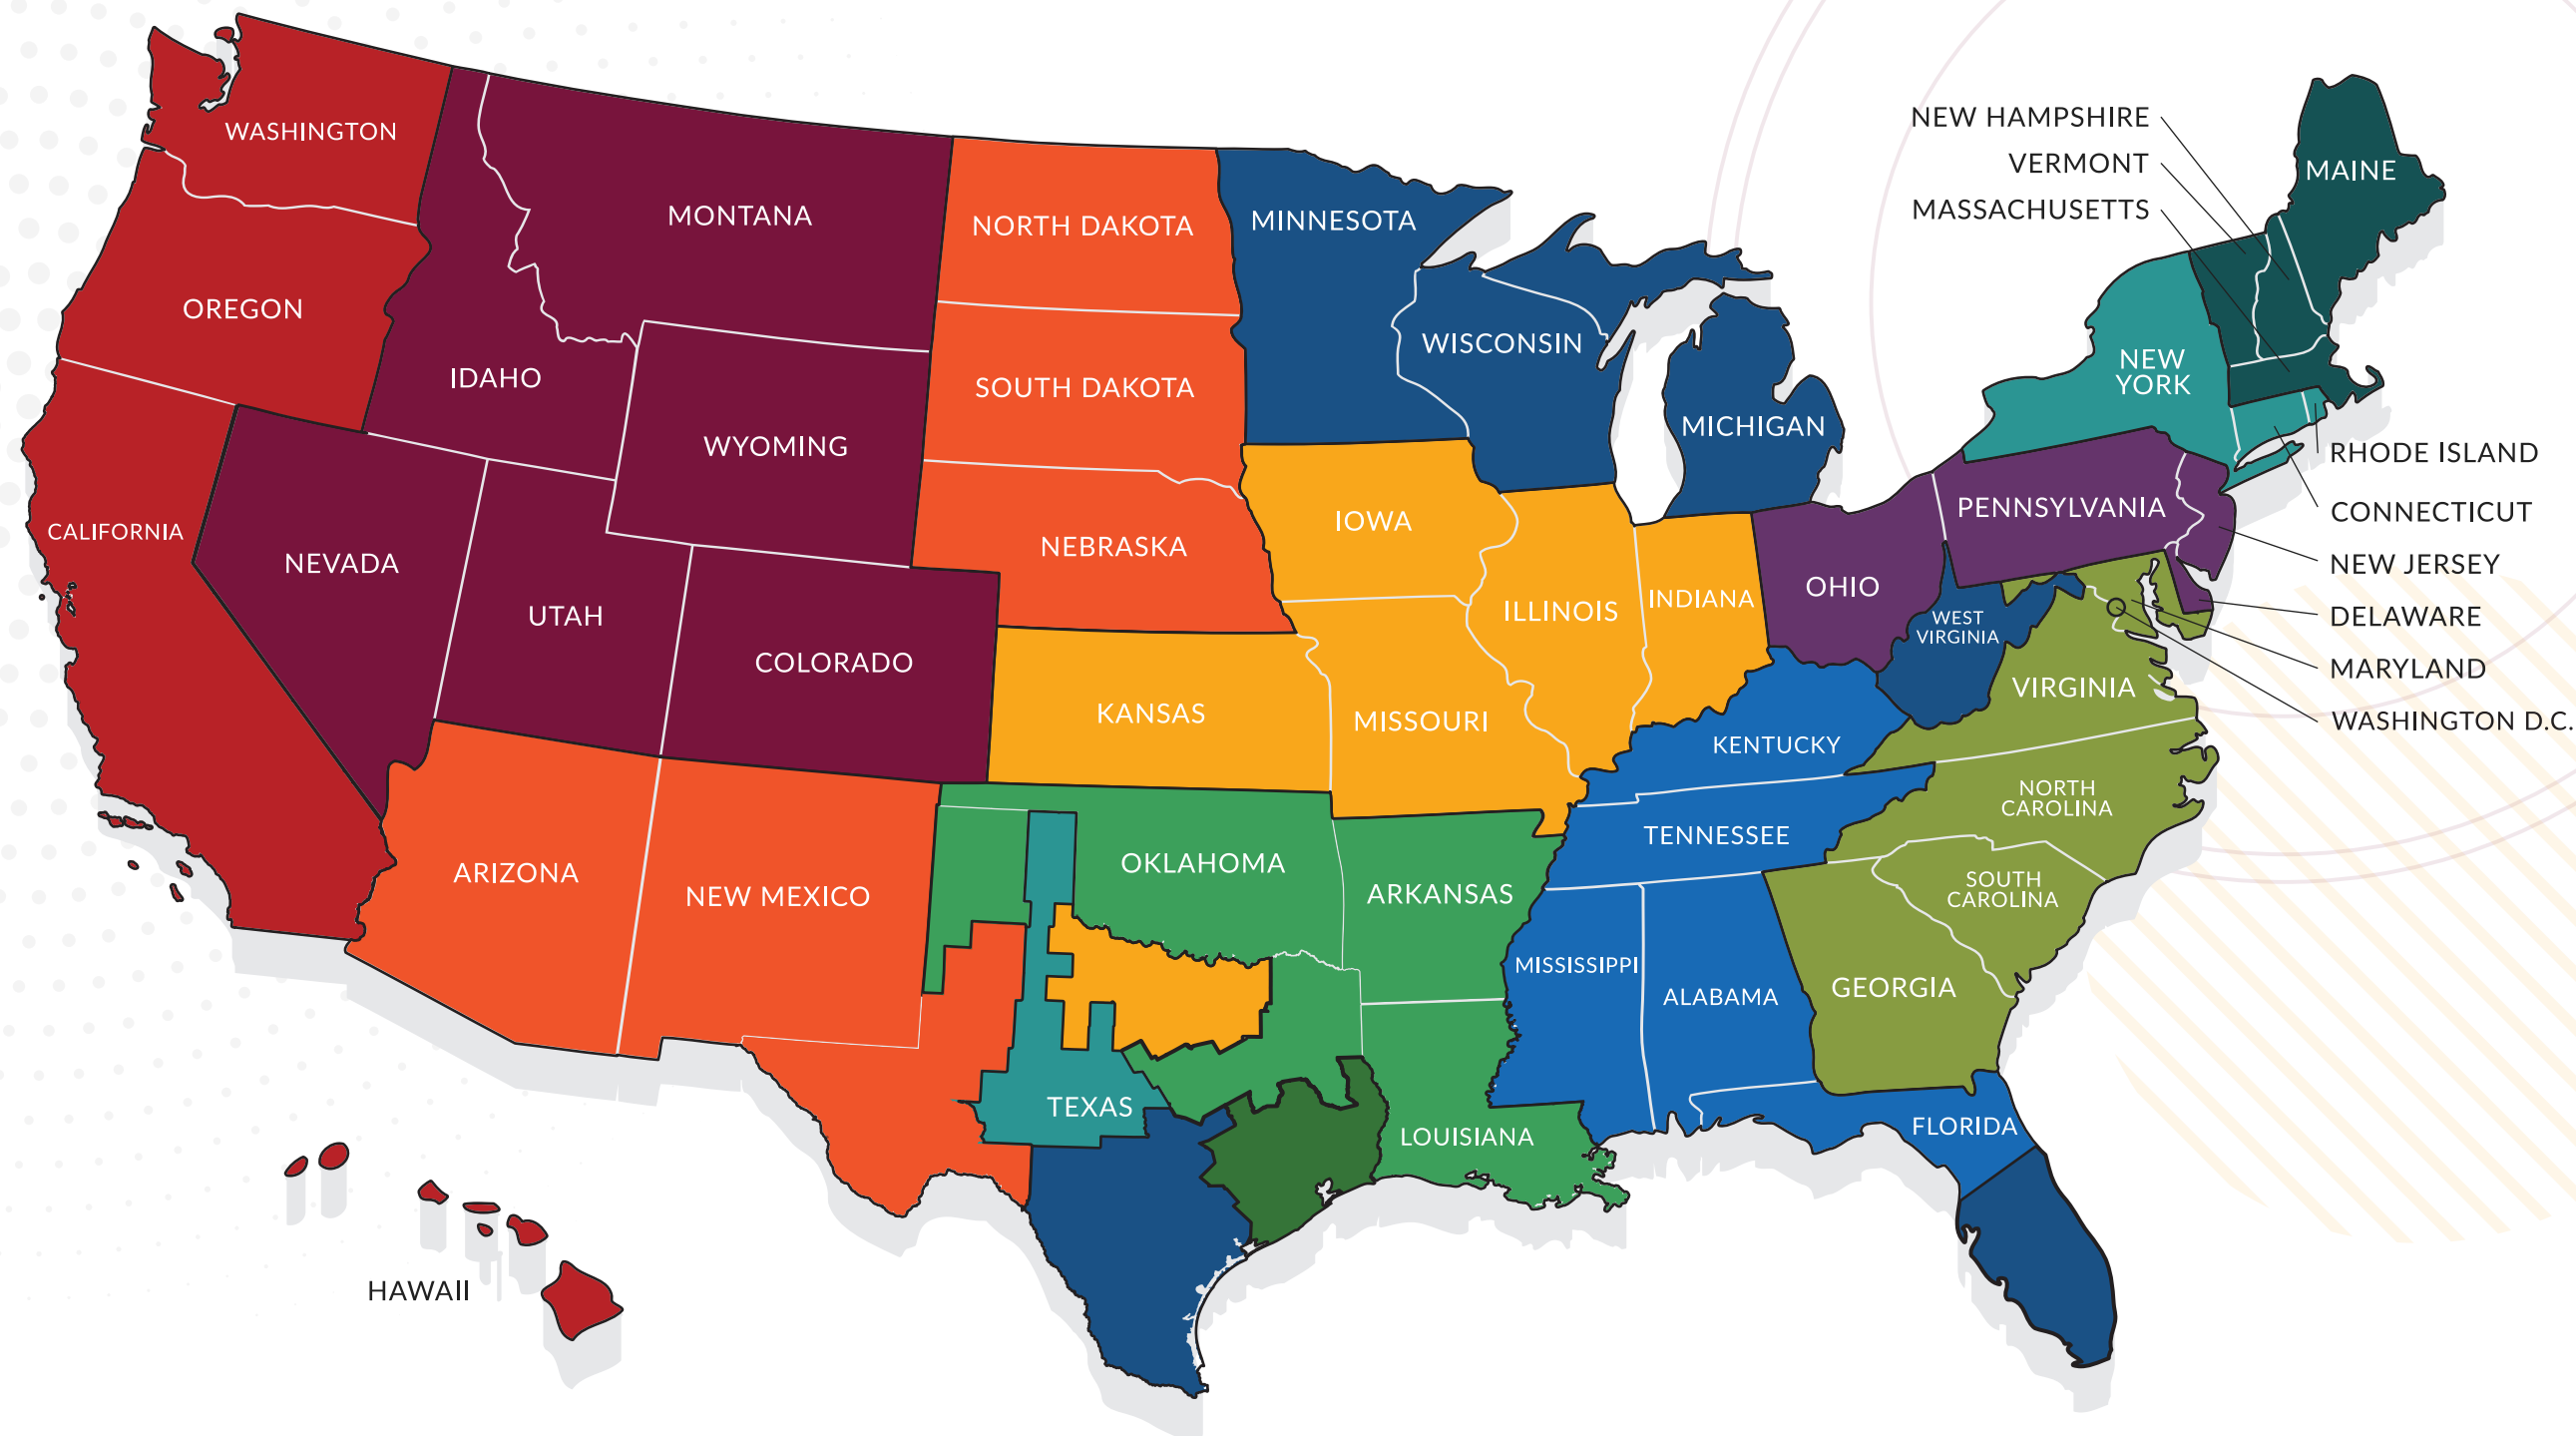

DEBBIE ALLEN

SALES & MARKETING DIRECTOR
EAST TX, AR, LA, OK, WACO TX
903.331.3290 CELL | 903.295.4300 OFFICE
DALLEN@COPELANDGROUPUSA.COM

**ALEJANDRE (ALEX) RUIZ
DWAYNE GUENO**

SALES & MARKETING DIRECTOR
HOUSTON TX MARKET, MA, ME, NH, VT
713.855.7090 CELL | 346.770.0030 OFFICE
DGUENO@COPELANDGROUPUSA.COM

JOHNNY Y'BARBO

SALES & MARKETING DIRECTOR
CENTRAL & NORTH TX, CT, RI, NY
214.206.5330 CELL | 214.363.4442 OFFICE
JYBARBO@COPELANDGROUPUSA.COM

JAVIER BERMEDEZ, MBA

SALES & MARKETING DIRECTOR
AUSTIN, CORPUS CHRISTI, RGV, & SAN
ANTONIO TX, SOUTH FL, MI, MN, WV, WI
210.777.0124 CELL | 210.920.3536 OFFICE
JBERMEDEZ@COPELANDGROUPUSA.COM

RICKY CAMPBELL

SALES & MARKETING DIRECTOR
NORTH FL, AL, KY, MS, TN
251.979.3377 CELL
RICKY@COPELANDGROUPUSA.COM

ALEJANDRE (ALEX) RUIZ

SALES & MARKETING DIRECTOR
HOUSTON TX MARKET, DE, NJ, OH, PA
281.619.4235 CELL | 713.686.4404 OFFICE
ARUIZ@COPELANDGROUPUSA.COM

JAN WALSH, MBA, PAHM®

REGIONAL VICE PRESIDENT
CA, AZ, NV, CO, UT, HI, WA, OR, MT, WY, MO, IL, GA, SC, NC, VA,
MD, DC, IN, ID, IA, KS, NE, NM, ND, SD, DALLAS & EL PASO TX
310-498-0992 CELL
JWALSH@COPELANDGROUPUSA.COM

DUSTY SINGLETON

REGIONAL VICE PRESIDENT
AL, AR, CT, DE, FL, KY, LA, MA, ME, MI, MN, MS, NH, NJ, NY, OH,
OK, PA, RI, TN, TX, VT, WI, WV
903-720-8087 CELL
DUSTY@COPELANDGROUPUSA.COM

TERRITORIES

Copeland Insurance
Group

AN INTEGRITY COMPANY