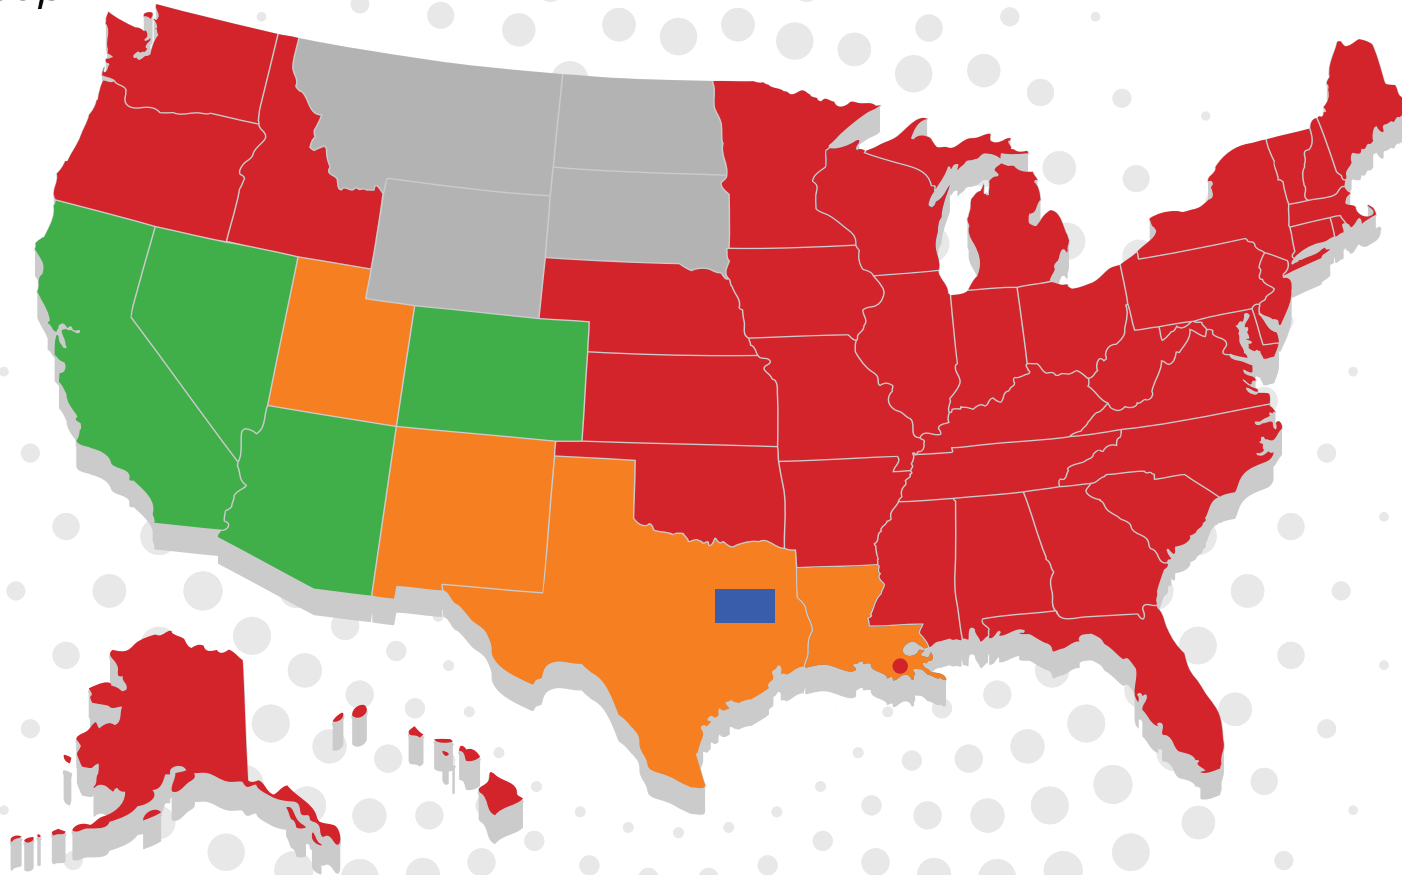

Copeland Insurance Group

Chris Copeland President

903-238-4472 · chris@copelandgroupusa.com
AK, CT, DE, HI, ID, MA, MD, ME, MI, MN, MT, NH, NJ, NY, OR, PA, RI, VA, VT, WA, WI, WV

Ricky Campbell

251-979-3377 · ricky@copelandgroupusa.com
AL, IN, KY, MS, N. FL., New Orleans, TN